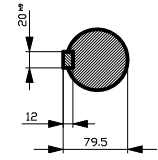

Confie a titre de secret d'entreprise. Tous droits réservés.
Confiado como secreto industrial. Nos reservamos todos los derechos.
Comunicado como segredo empresarial. Reservados todos os direitos.

The reproduction or use of this document or its contents is not permitted without express written authority. Offenders will be liable for damages. All rights, including rights created by patent grant or registration of a utility model or design, are reserved.

Copyright© Siemens AG 2005
Copy-drawing do not make any manual changes

		-	
Unit	mm	-	
Date	6/13/13	1LG4288-6AA60	
SIEMENS AG I DT LD Nuernberg 2008.06		-	
DT		-