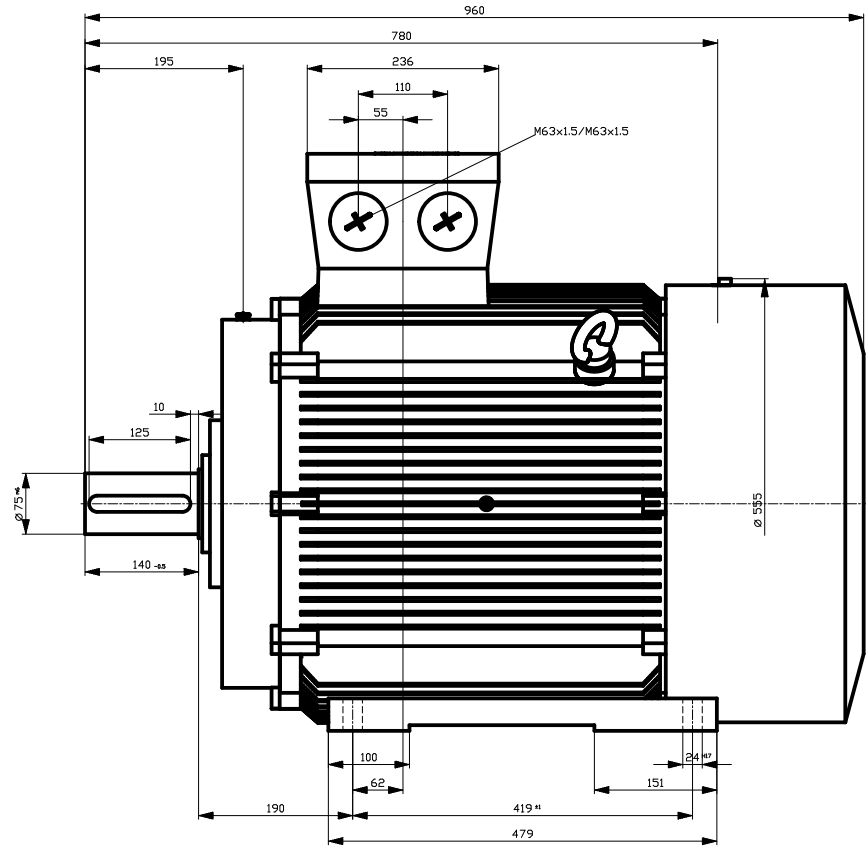

Confie a titre de secret d'entreprise. Tous droits réservés.
Confiado como secreto industrial. Nos reservamos todos los derechos.
Comunicado como segredo empresarial. Reservados todos os direitos.

The reproduction or use of this document or its contents is not permitted without express written authority. Offenders will be liable for damages. All rights, including rights created by patent grant or registration of a utility model or design, are reserved.

Copyright© Siemens AG 2005
Copy-drawing do not make any manual changes

		-	
Unit	mm	-	
Date	6/13/13	1LG4288-6AA60	
SIEMENS AG I DT LD Nuernberg 2008.06		-	
DT		-