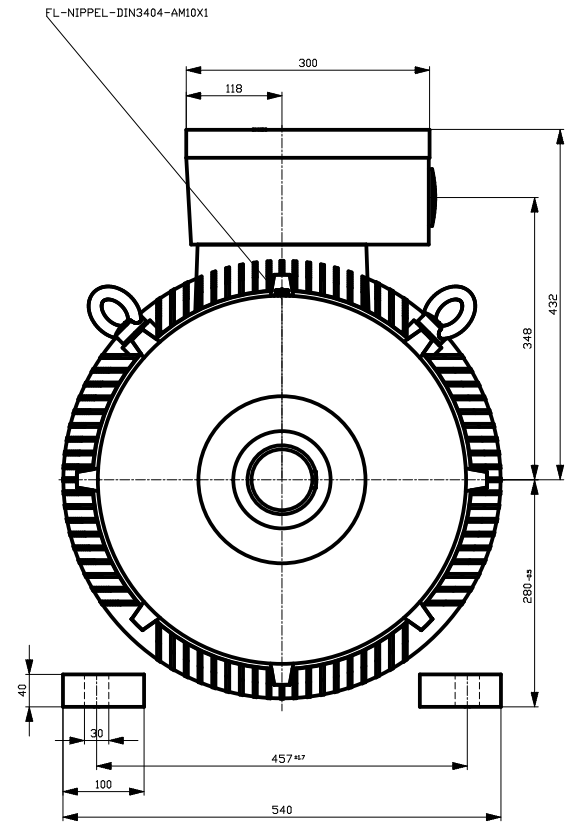

Confie a titre de secret d'entreprise. Tous droits réservés.
Confiado como secreto industrial. Nos reservamos todos los derechos.
Comunicado como segredo empresarial. Reservados todos os direitos.

The reproduction or use of this document or its contents is not permitted without express written authority. Offenders will be liable for damages. All rights, including rights created by patent grant or registration of a utility model or design, are reserved.

Copyright© Siemens AG 2005
Copy-drawing do not make any manual changes

		-	
Unit	mm	-	
Date	6/13/13	1LG4288-6AA60	
SIEMENS AG I DT LD Nuernberg 2008.06		-	
DT		-