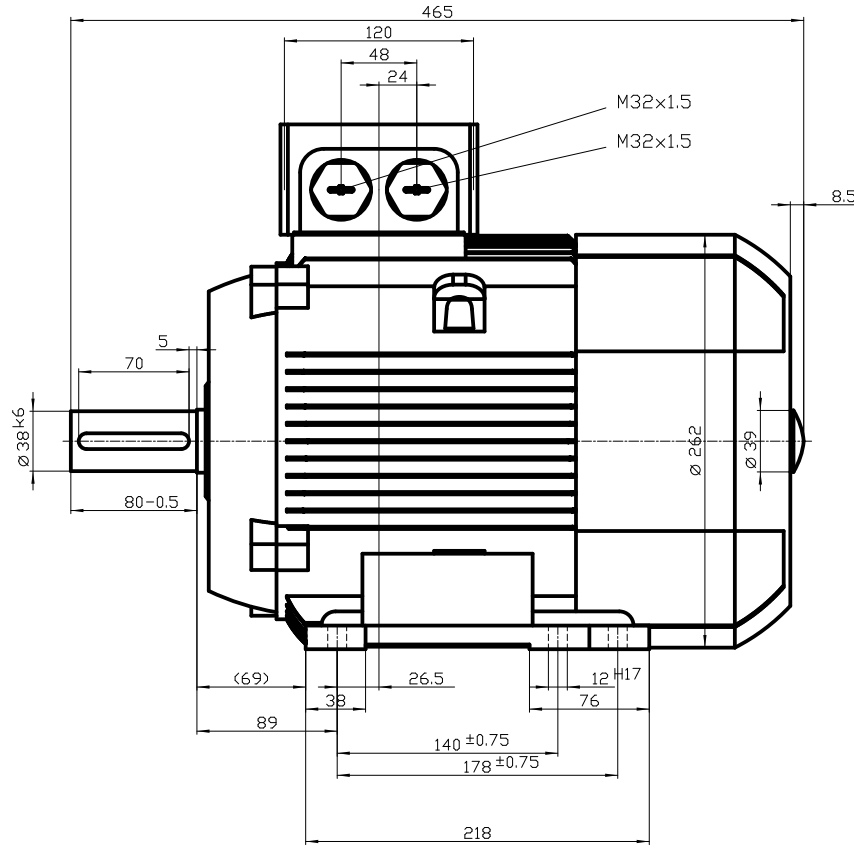

Confie a titre de secret d'entreprise. Tous droits réservés.
Confiado como secreto industrial. Nos reservamos todos los derechos.
Comunicado como segredo empresarial. Reservados todos os direitos.

The reproduction or use of this document or its contents is not permitted without express written authority. Offenders will be liable for damages. All rights, including rights created by patent grant or registration of a utility model or design, are reserved.

Copyright © Siemens AG 2005
Copy-drawing do not make any manual changes

DIN332-DR M12
DIN 6885 Teil1

		-	
Unit	mm	-	
Date	19.09.12	1LE1002-1CC32-2AA4	
SIEMENS AG I DT LD Nuernberg 2008.06		-	
		DT