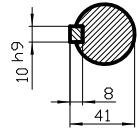

Confie a titre de secret d'entreprise. Tous droits réservés.
Confiado como secreto industrial. Nos reservamos todos los derechos.
Comunicado como segredo empresarial. Reservados todos os direitos.

The reproduction or use of this document or its contents is not permitted without express written authority. Offenders will be liable for damages. All rights, including rights created by patent grant or registration of a utility model or design, are reserved.

Copyright © Siemens AG 2005
Copy-drawing do not make any manual changes

DIN332-DR M12
DIN 6885 Teil1