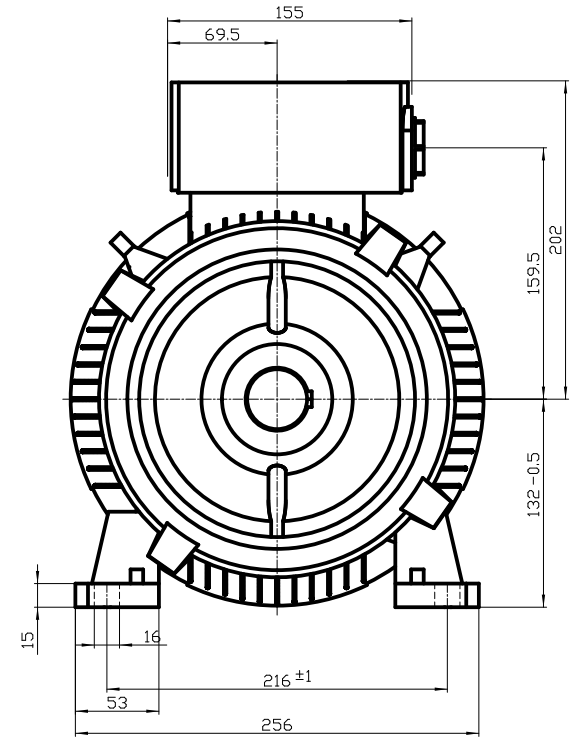

Confie a titre de secret d'entreprise. Tous droits réservés.
Confiado como secreto industrial. Nos reservamos todos los derechos.
Comunicado como segredo empresarial. Reservados todos os direitos.

The reproduction or use of this document or its contents is not permitted without express written authority. Offenders will be liable for damages. All rights, including rights created by patent grant or registration of a utility model or design, are reserved.

Copyright © Siemens AG 2005
Copy-drawing do not make any manual changes

DIN332-DR M12
DIN 6885 Teil1

		-	
Unit	mm	-	
Date	19.09.12	1LE1002-1CC32-2AA4	
SIEMENS AG I DT LD Nuernberg 2008.06		-	
		DT